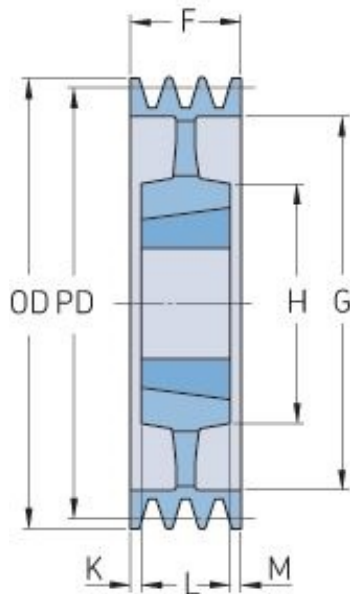

PHP 5SPC375TB

Pitch diameter (mm)	375
Outside diameter (mm)	384.6
Pulley type	5
Bushing no.	3535
Min. bore (mm)	35
Max. bore (mm)	90
F (mm)	136
G (mm)	324
K (mm)	23.5
L (mm)	89
M (mm)	23.5
H (mm)	170
Weight (kg)	35.6